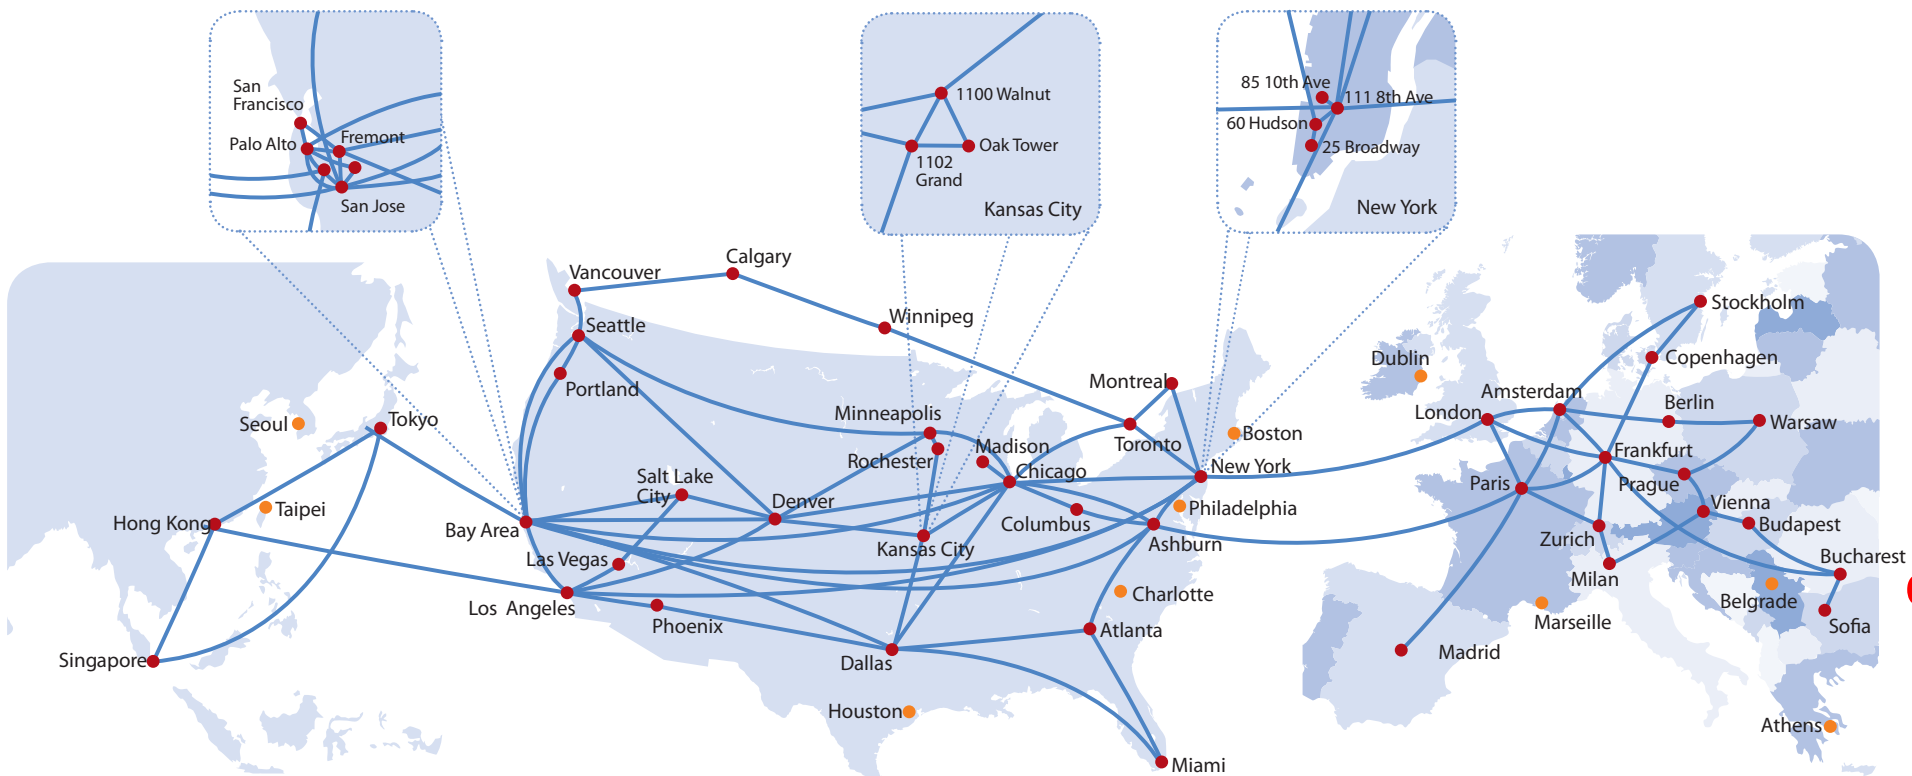

NATIVE IPv6 EVERYWHERE

**HURRICANE ELECTRIC
INTERNET SERVICES**

AS6939

All Hurricane Electric POPs are full IPv6 Native routing and peering

<http://as6939.peeringdb.com>

IPv6/IPv4 Peering

RIPE67 Athens Meeting 2013

Contact: Peering NOC
peering@he.net

Policy: Open policy

Traffic: Tb's globally

Peering in Europe

- LINX
- LoNAP
- FranceIX
- Equinix Paris
- AMS-IX
- DE-CIX
- NETNOD
- MIX
- ...

Peering in South East Europe

- VIX Vienna
- BIX Budapest
- RoNIX Bucharest
- BIX.BG Bucharest
- InterLAN Bucharest
- B-IX Balkans
- ...

peering@he.net

71+ Peering points globally (Asia, North America, Europe)